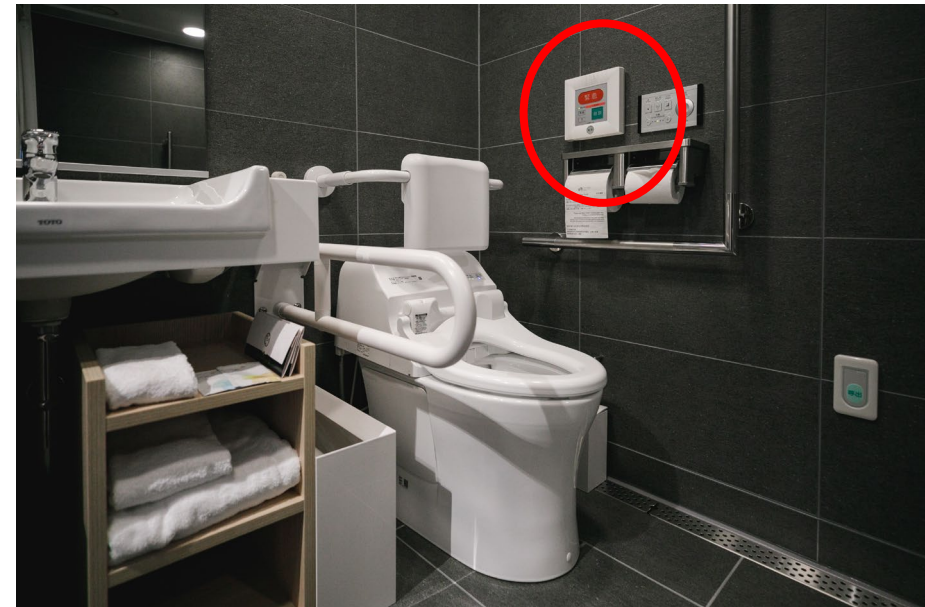

For guests using wheelchairs

Our hotel has published the specifications of one (1) accessibility room to provide guests in wheelchairs with a wider range of accommodation options. Guests can determine in advance whether or not they can stay in a room that is suitable for their situation.

Room type	Same as standard twin room/non-smoking only
	Handicapped parking: 2 spaces (flat)
	Reception: Written communication available, multilingual, wheelchairs available for rent
	1 priority elevator
	2 (1st floor and 11th floor)

◆ Guest room

Entrance door single swing door width : 96cm

Card slot (air conditioner / light switch) high : 105cm

◆ Bath room sliding door width : 86cm

◆ Bath tub high : 43cm depth : 50cm

next to toilet : emergency button

2 twin beds length : 195cm width 120cm high : 50cm
Sensor that transmits doorbell with light

1st floor

Front entrance automatic door width : 177cm

Side parking door automatic door width : 100cm

priority elevator width : 100cm depth : 190cm